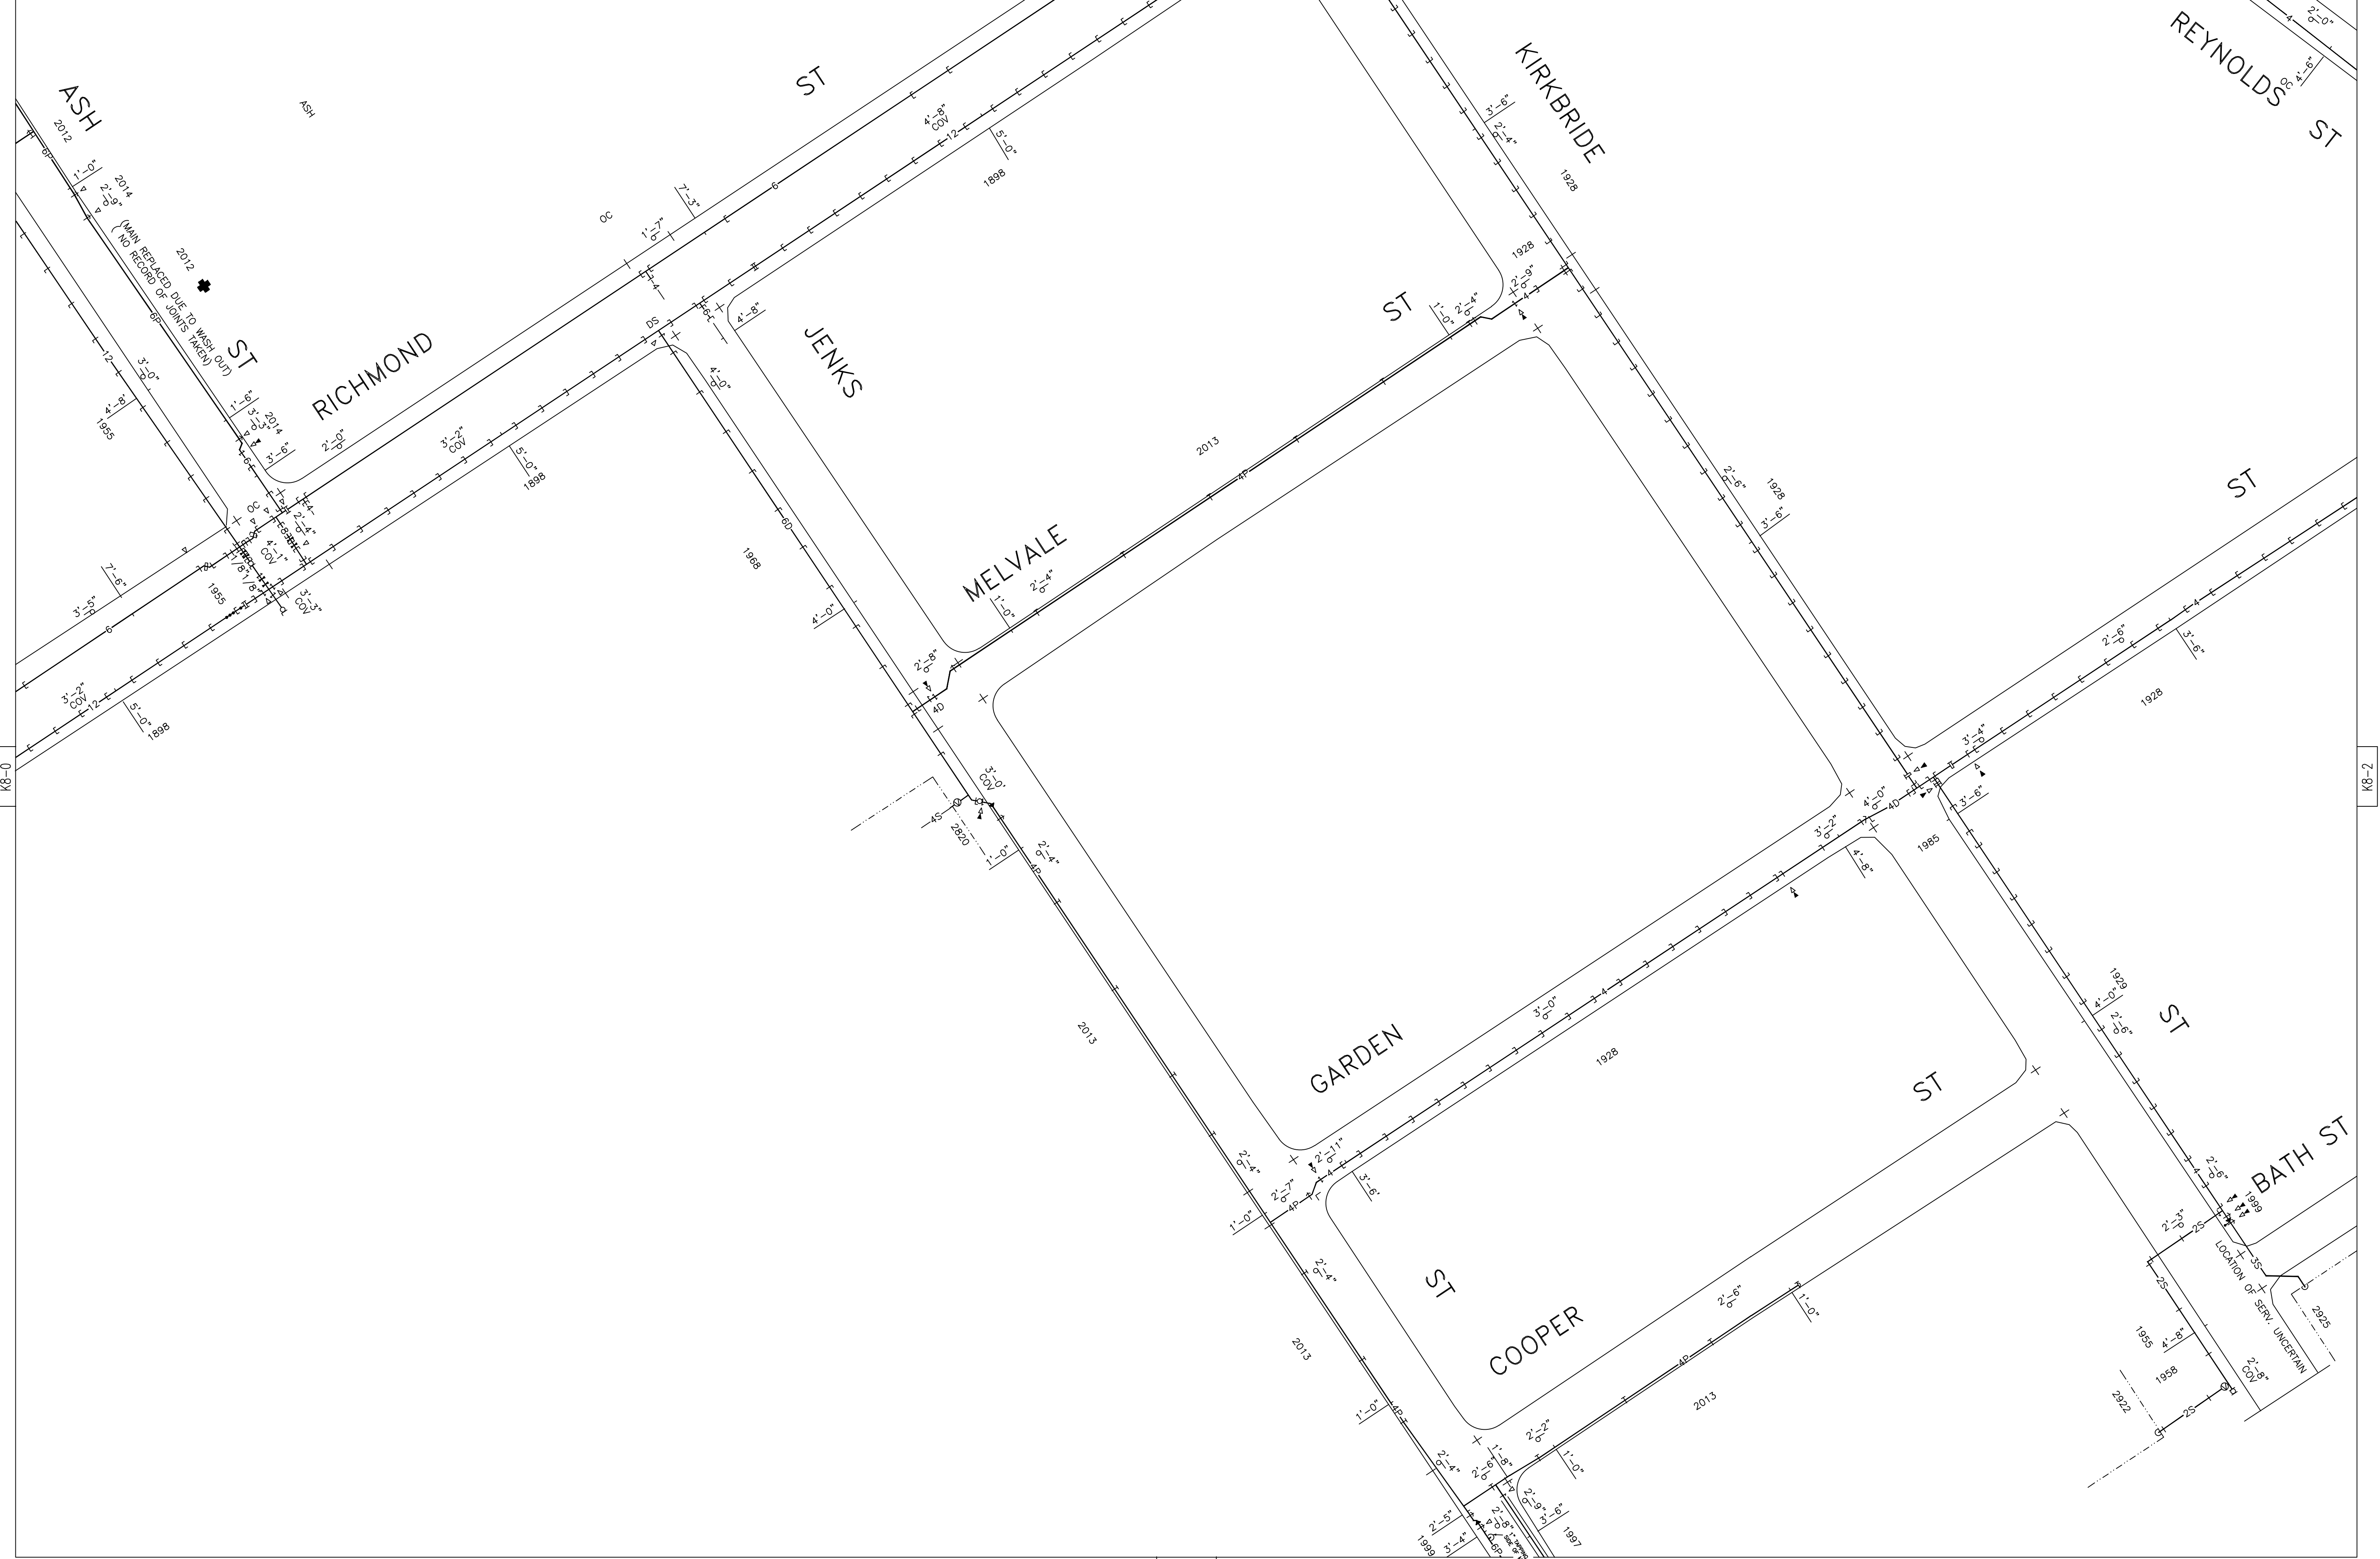

K8-1

NORTH

K8-1

K8-1

PHILADELPHIA GAS WORKS

IMPORTANT

6-61
REVISED 9-15 20 14

K8-1