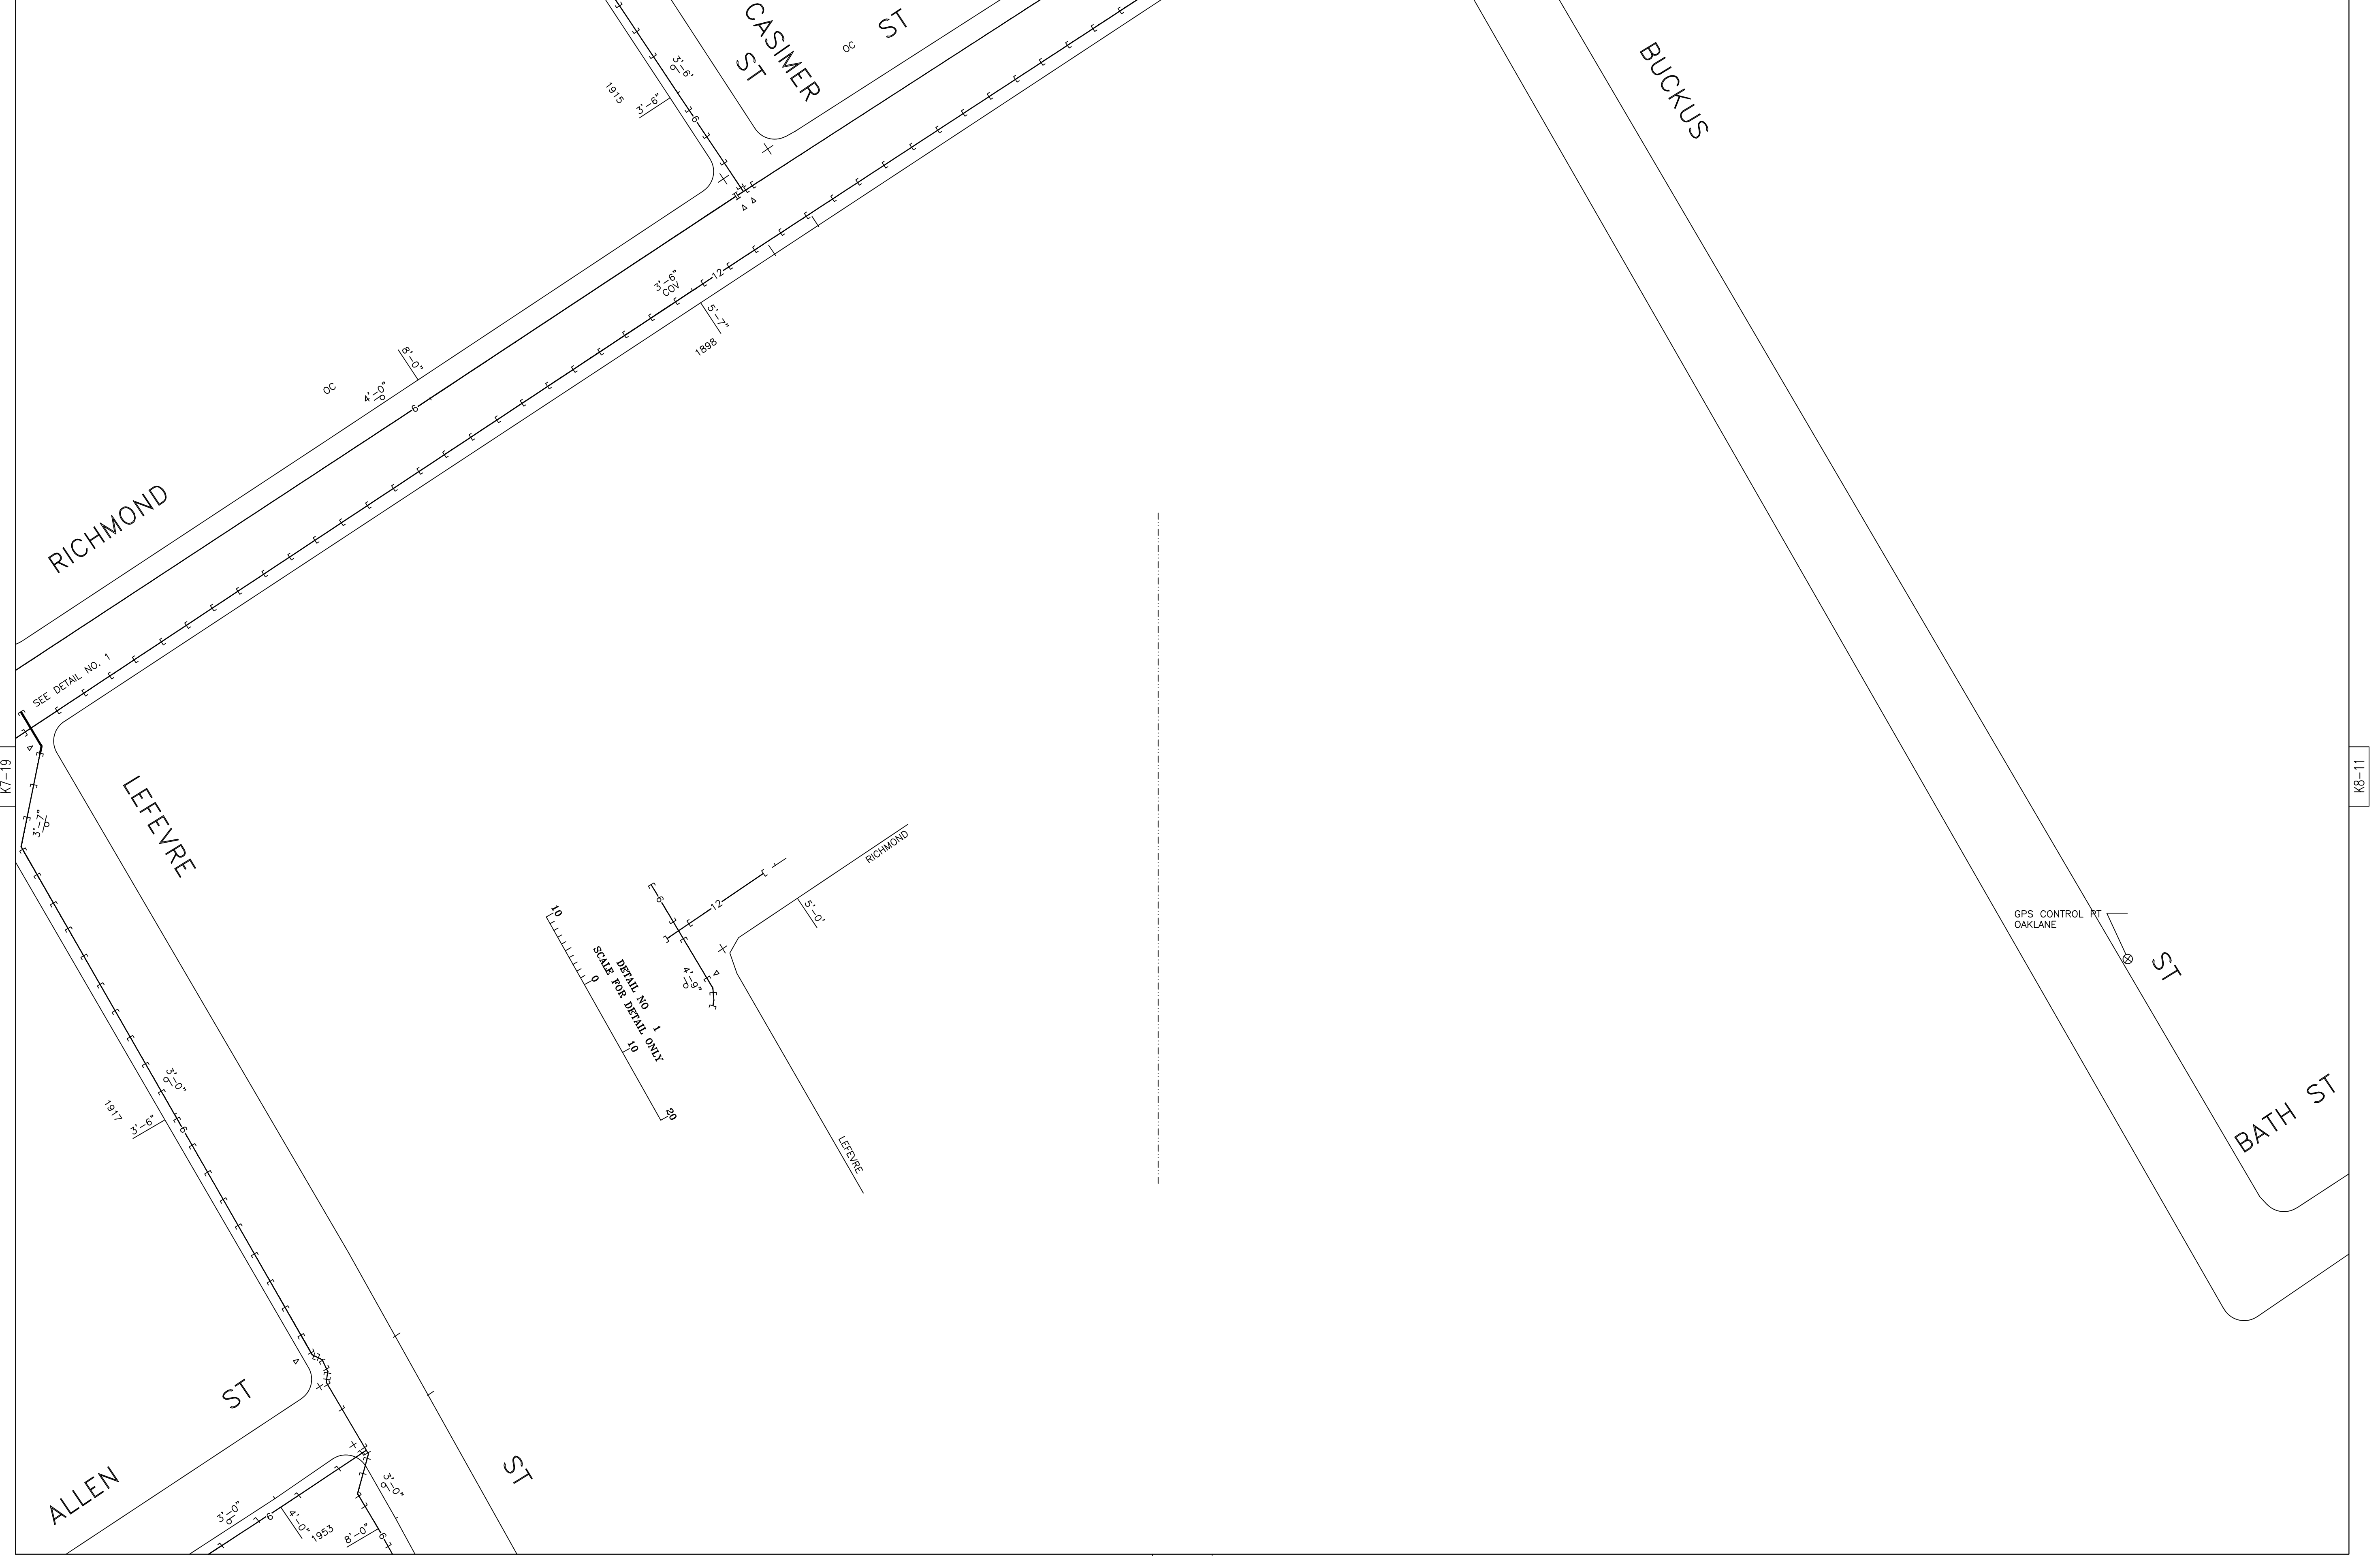

K8-10

K8-10

NORTH
K8-0

K7-19

K8-11