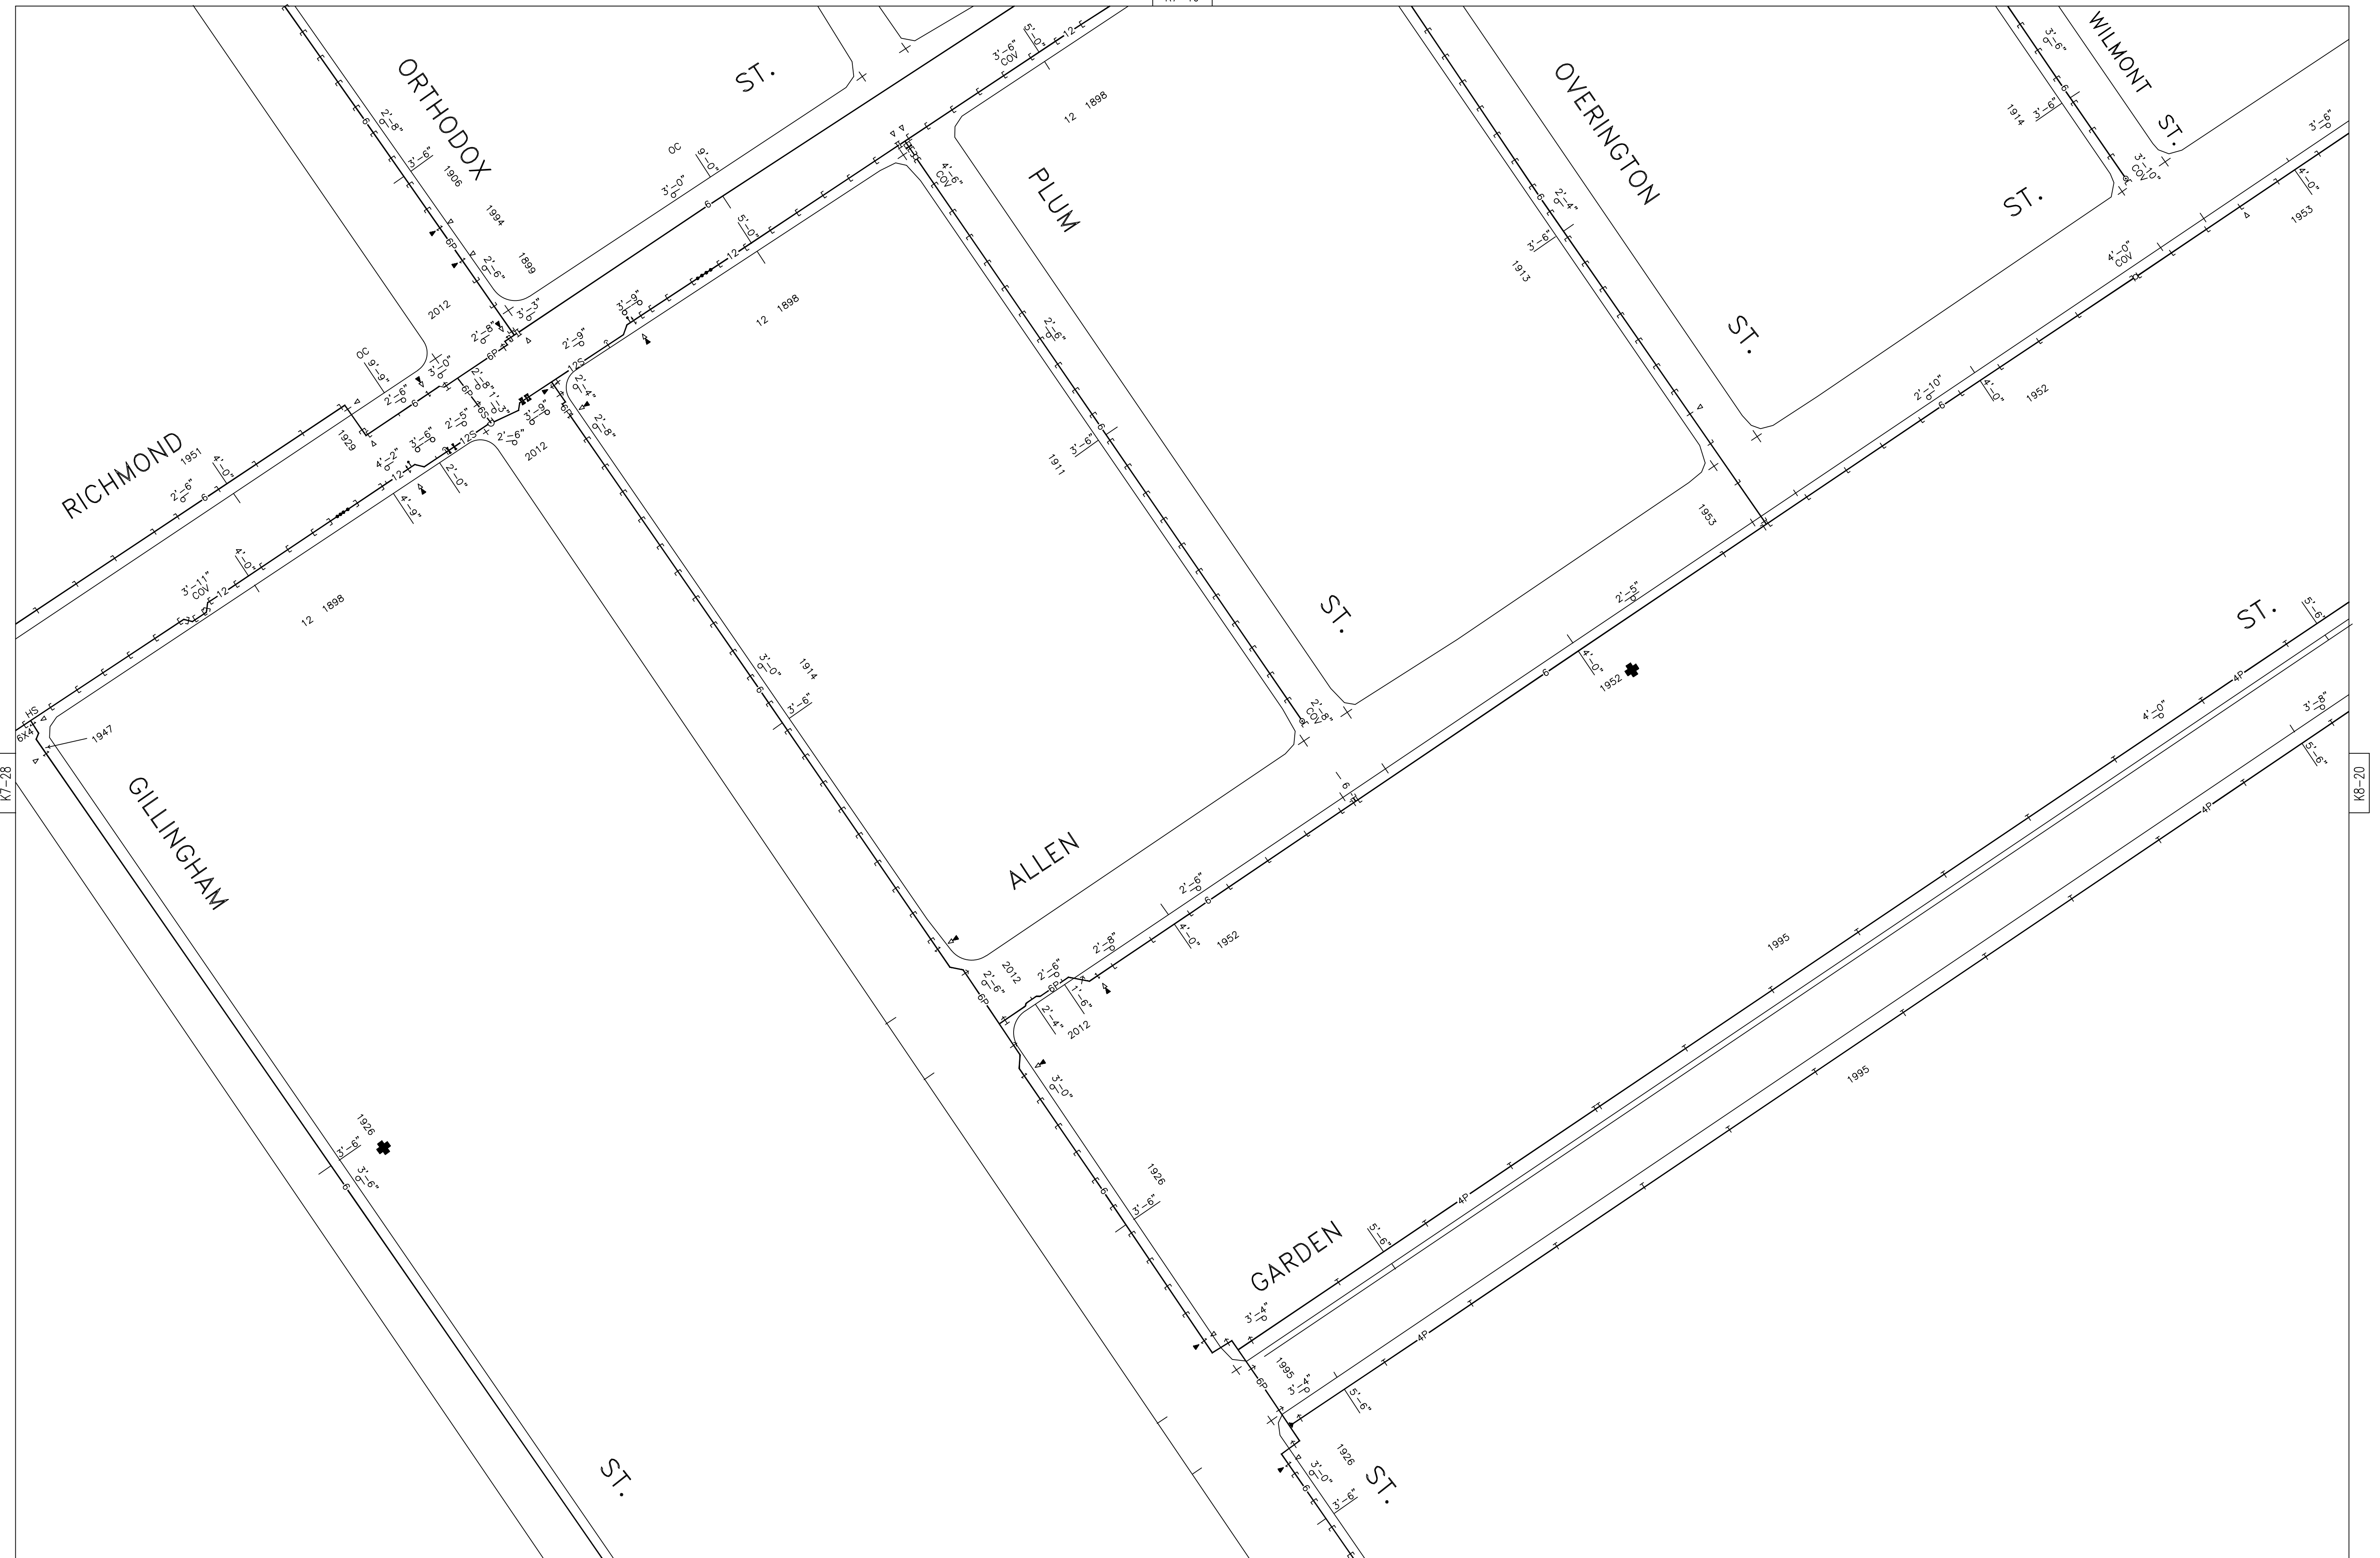

K7-29

NORTH
K7-19

K7-29

K7-29

PHILADELPHIA GAS WORKS

IMPORTANT

REVISED 8-27 20 12

K7-29