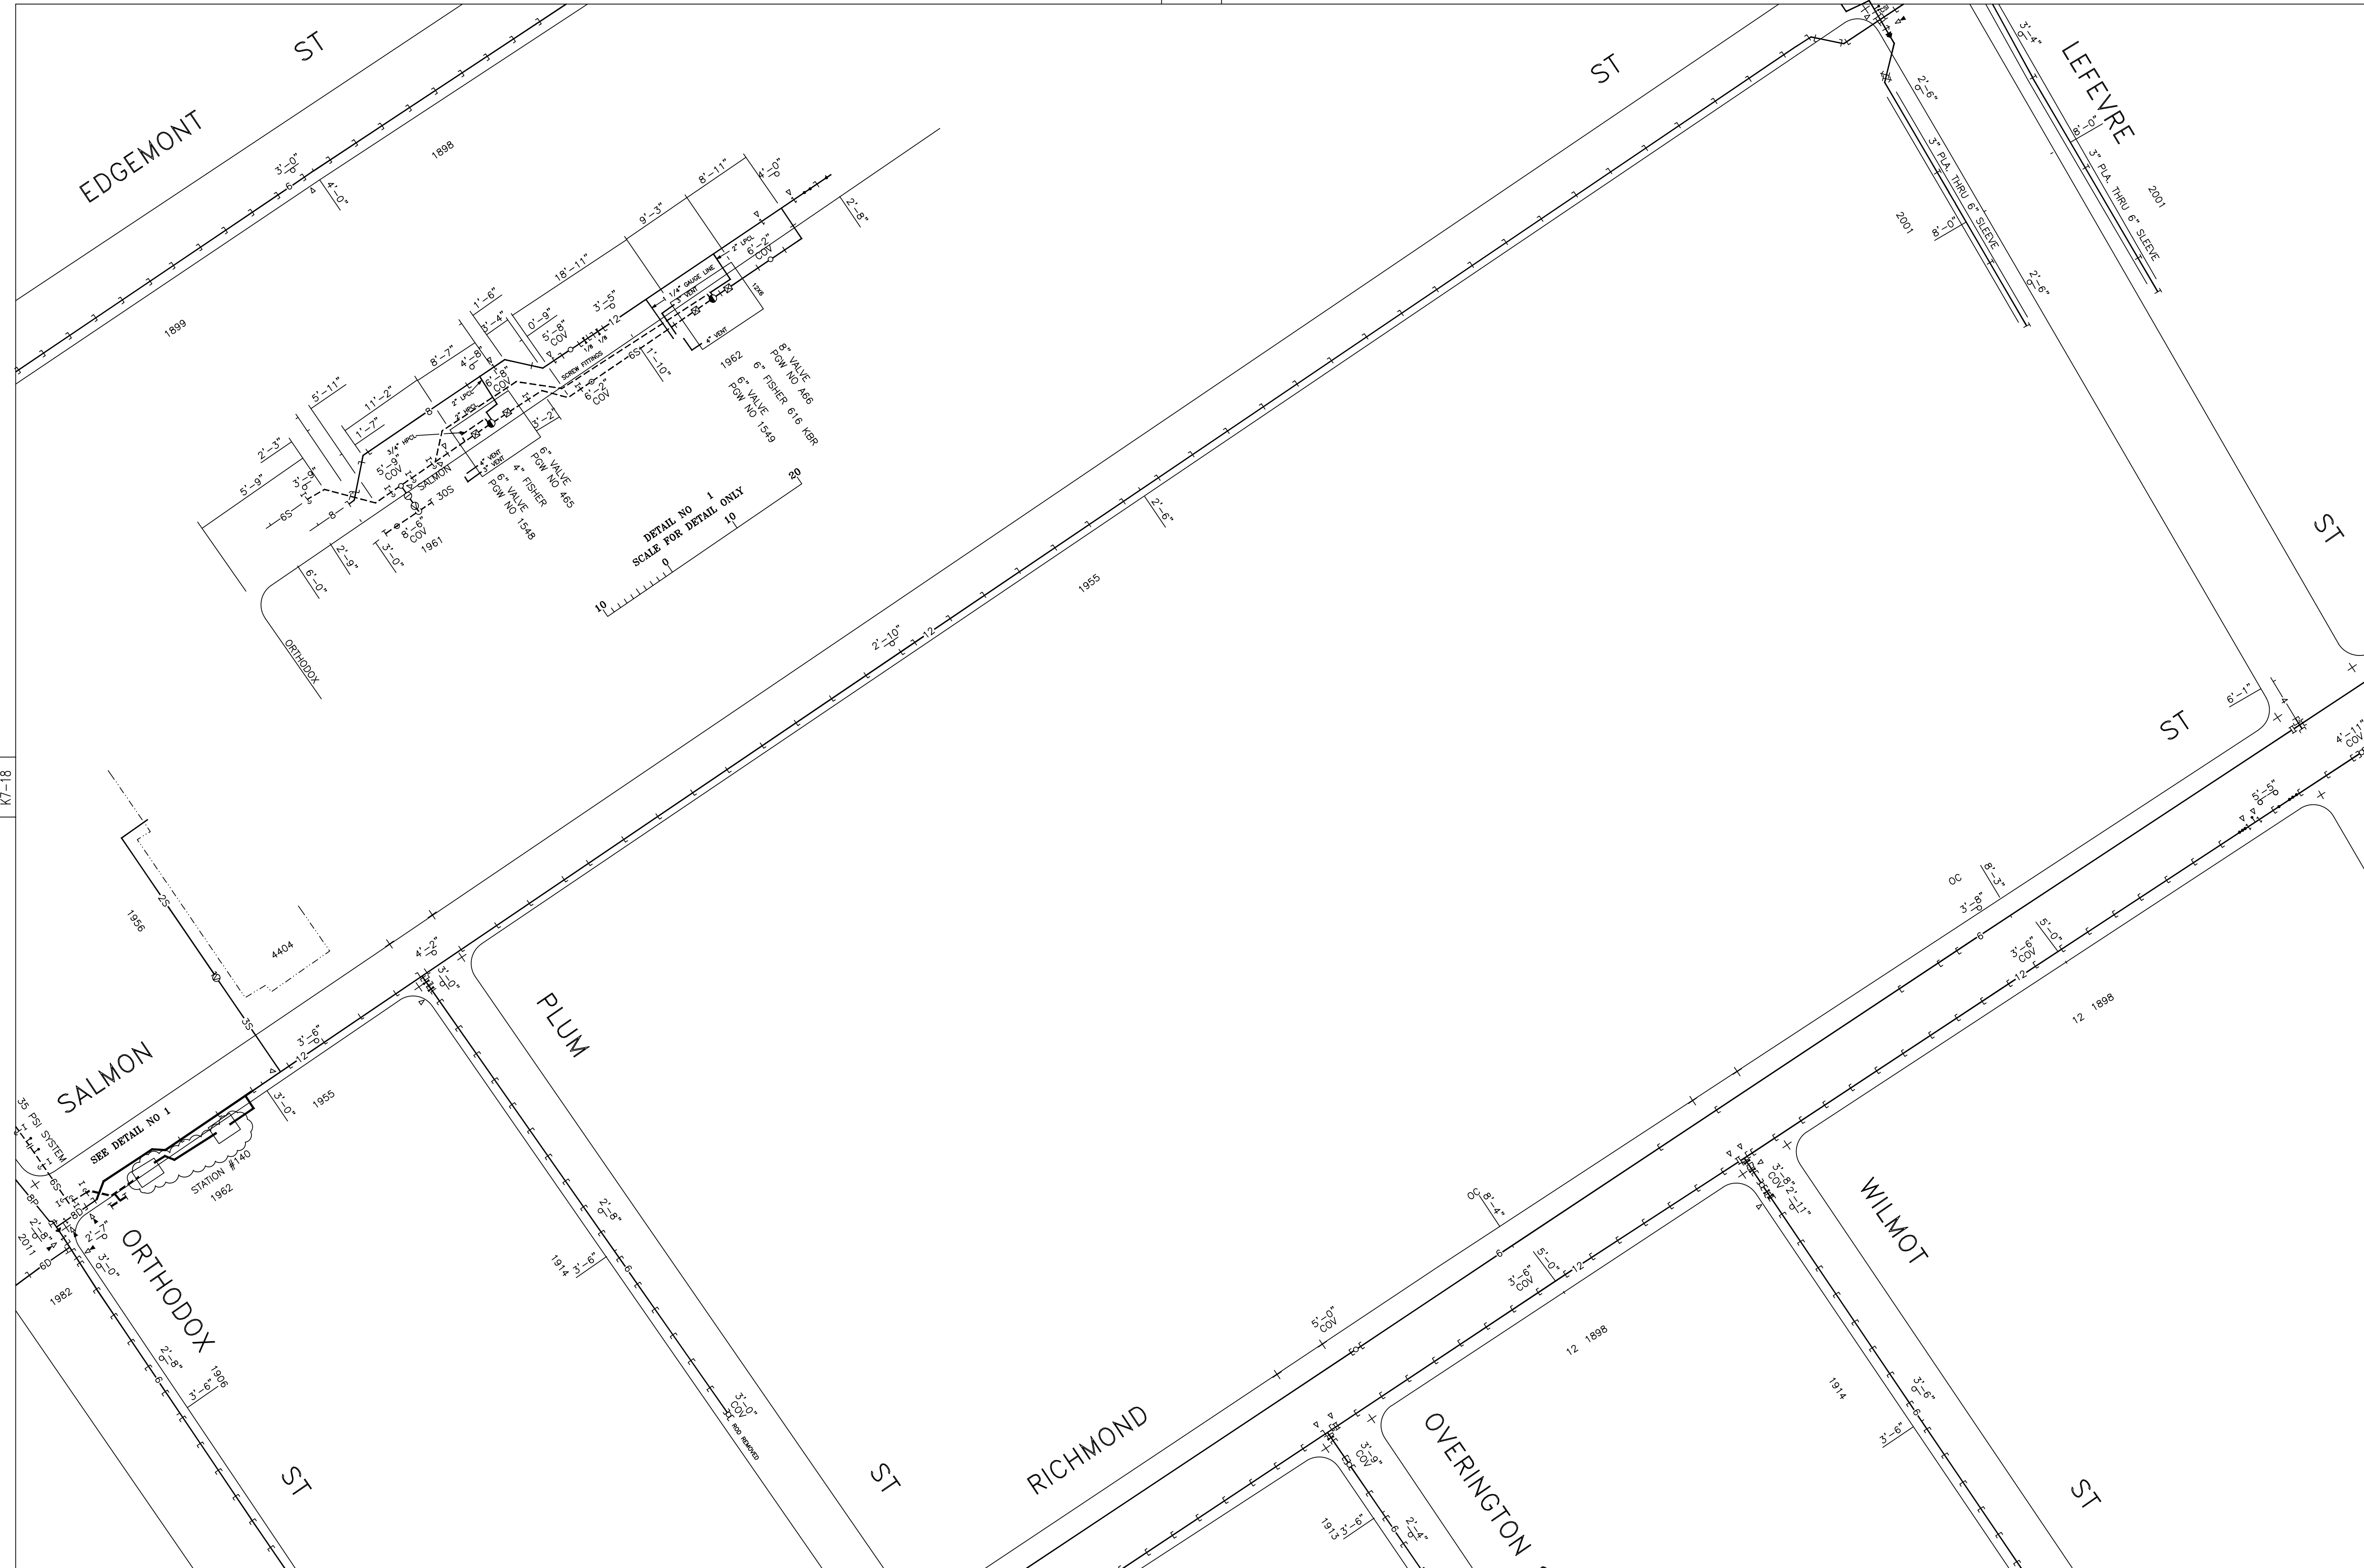

K7-19

NORTH
K7-9

K7-19

K7-19

SCALE IN FEET

PHILADELPHIA GAS WORKS

IMPORTANT

REVISED 11-23 20 11

K7-19