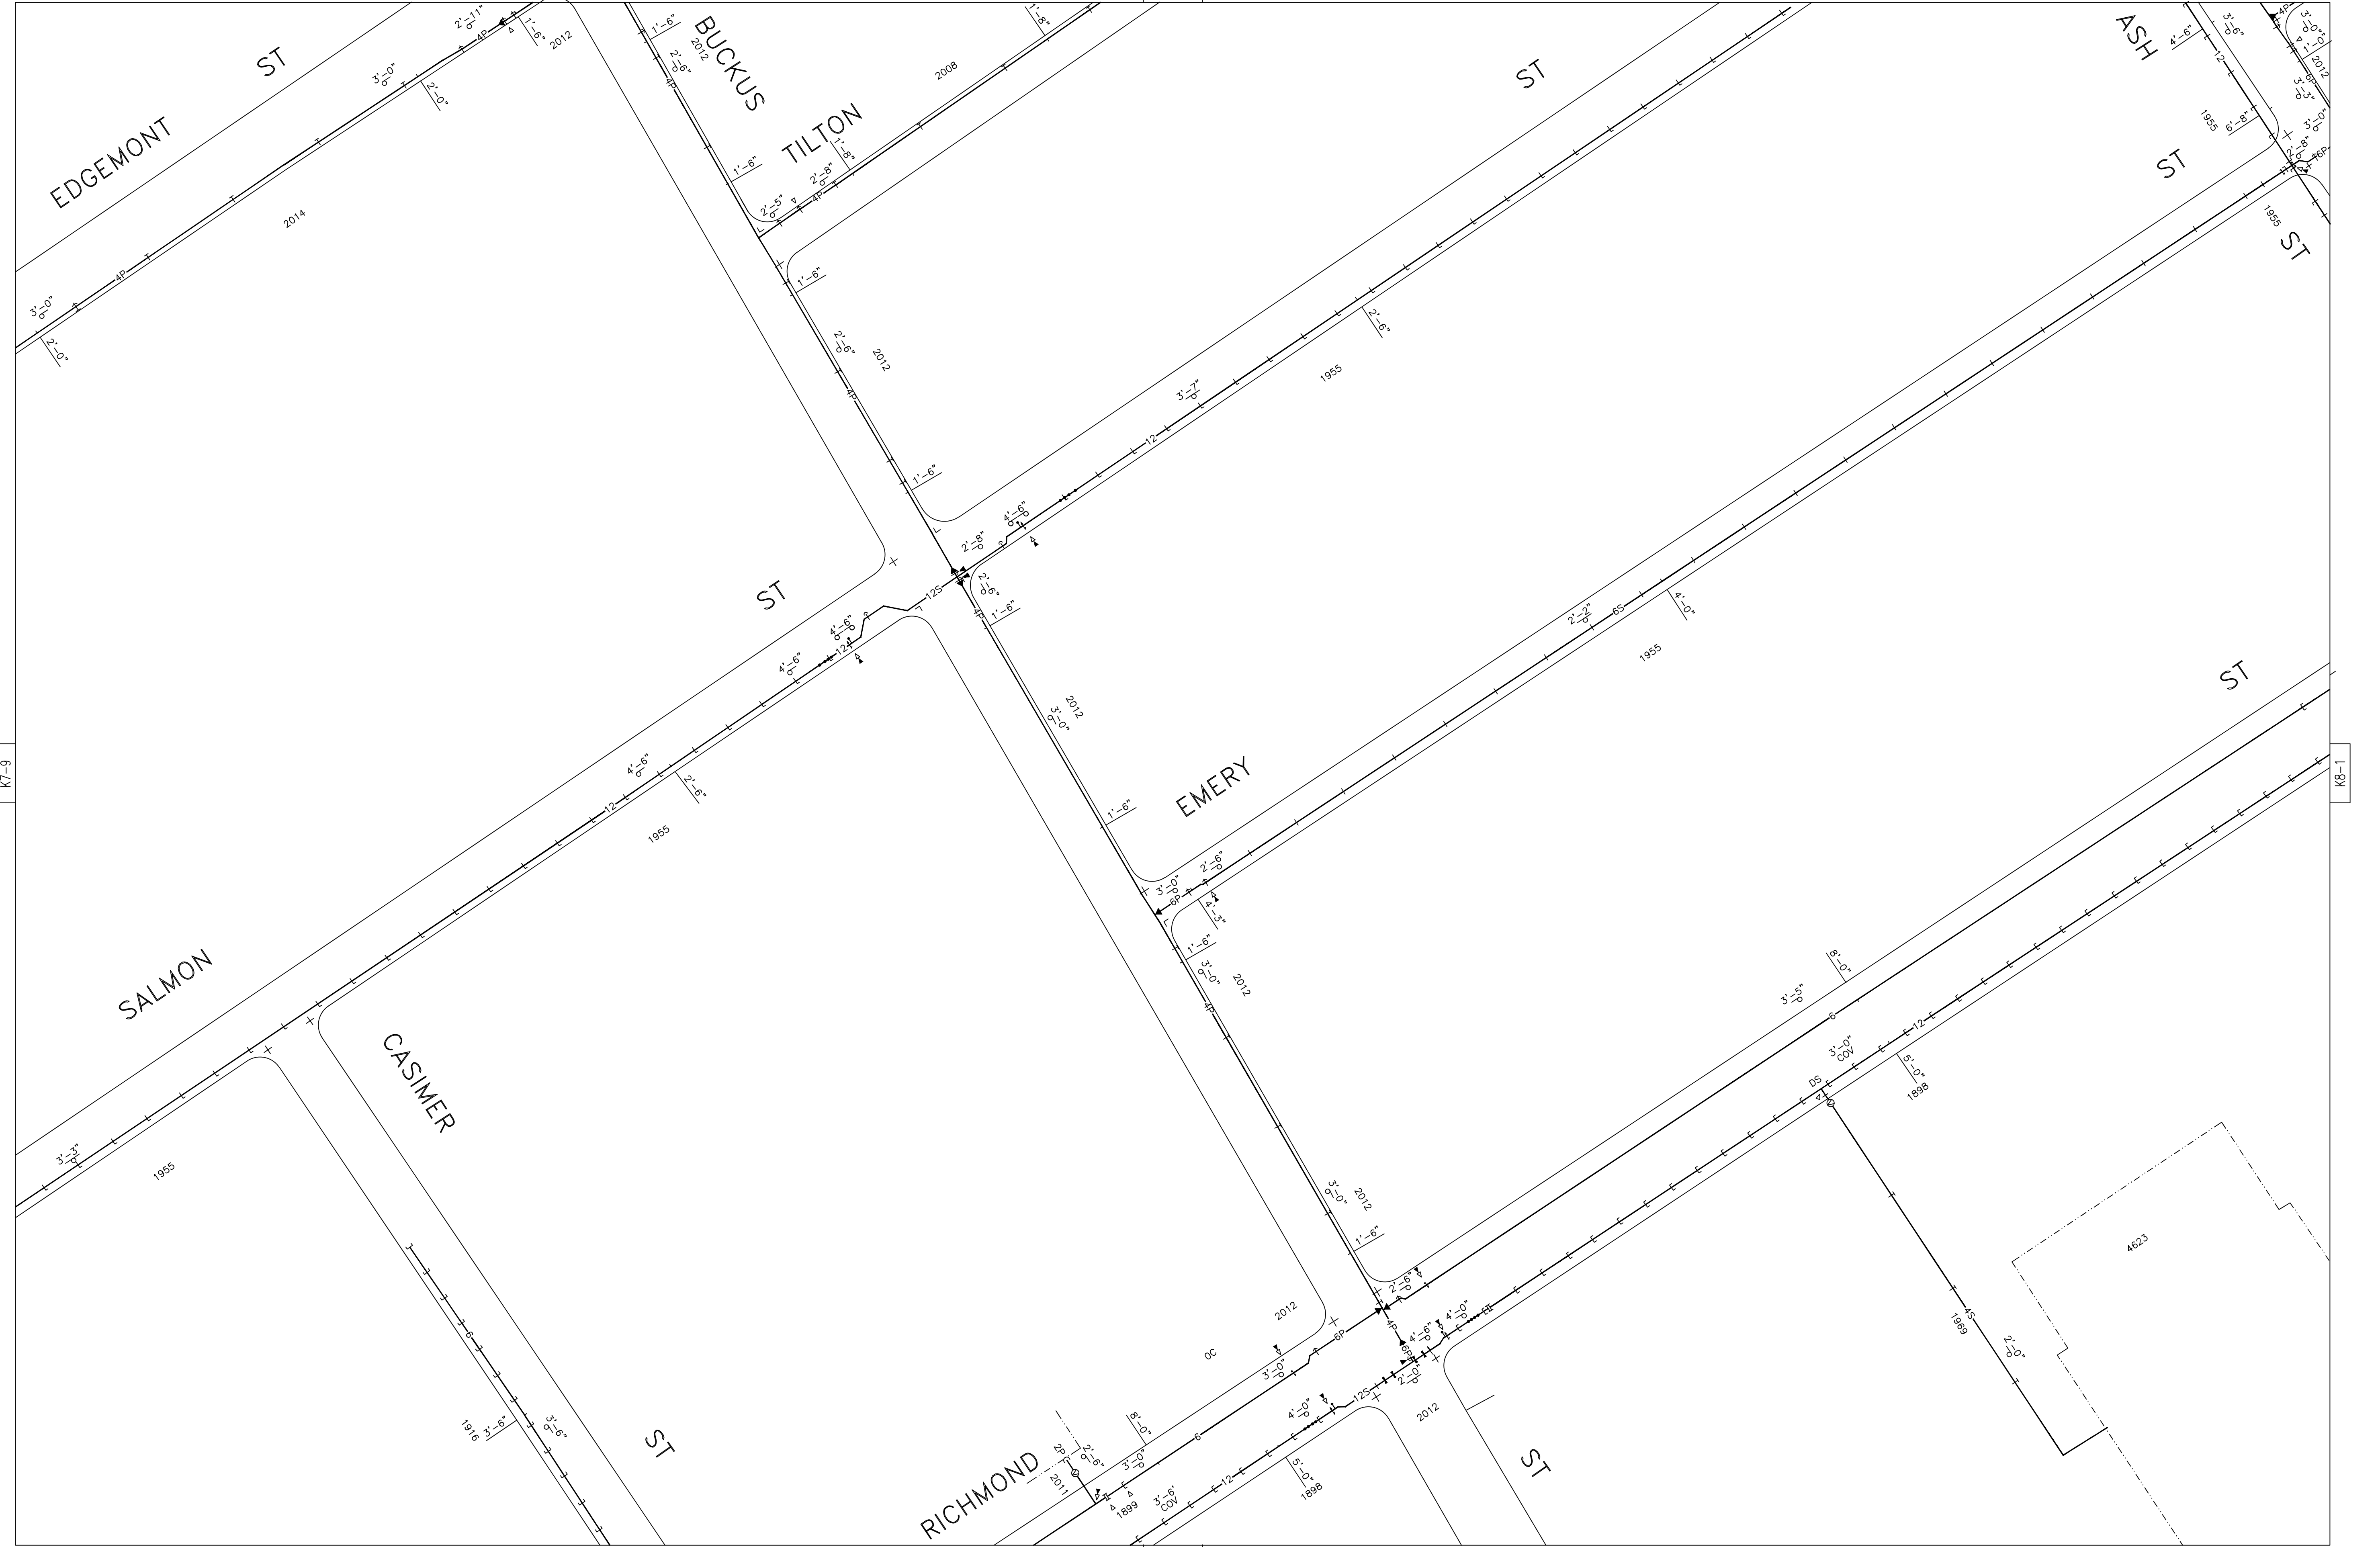

K8-0

NORTH
J8-90

K8-0

K8-0

PHILADELPHIA GAS WORKS

IMPORTANT

5-61
REVISED 8-21 20 14

K8-0